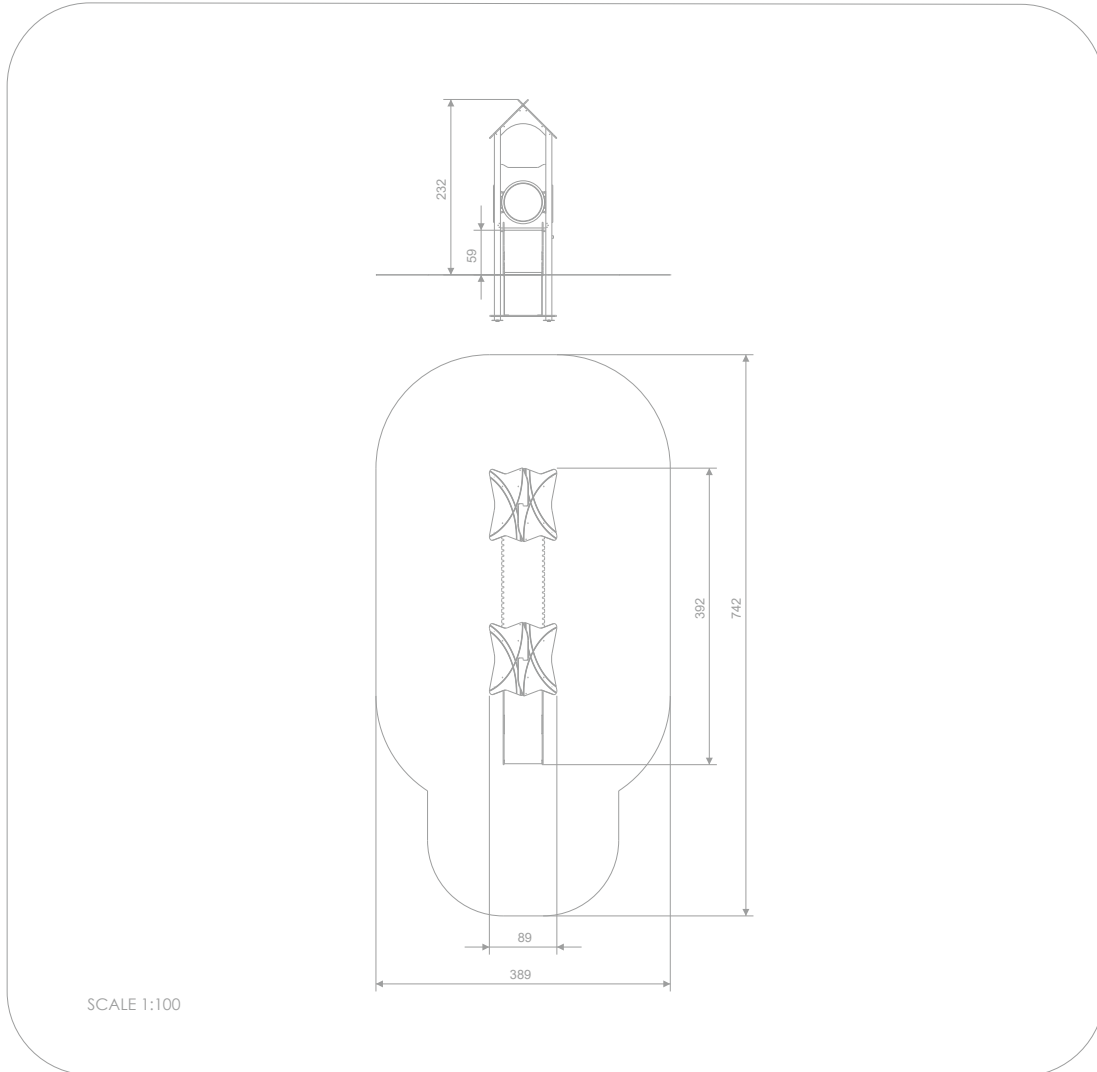

### INFORMATION ABOUT THE PRODUCT

Dimensions	89 x 392 cm
Safety zone	389 x 742 cm
Safety zone area	24,7 m <sup>2</sup>
Overall height	232 cm
Free fall height	59 cm
Amount of users	8
Product complies with EN 1176-1:2017-12	YES
Availability of spare parts	YES
Age range	1-8
According to EN 1176-1:2017-12 norm, the product requires applying a safety surface according to the product's free fall height.	

MATERIALS:

<p>PLATES OF THE WALLS MADE OF 12 MM HDPE IN THE HIGHEST QUALITY</p>	<p>ANTI-SLIP HEXA 18 MM H PLATFORM PLATE SERIES: SMART</p>	<p>SOLID CONSTRUCTION MADE OF BLACK STEEL, CLEANED THE SANDBLASTING PROCESS</p>
		
<p>SLIDES MADE OF STAINLESS STEEL AISI 304, SIDE PANELS MADE OF HDPE POLYETHYLENE</p>	<p>TUBE PASSAGE, POLYPROPYLENE (PP) OUTSIDE DIAMETER 58 CM INSIDE DIAMETER 50 CM</p>	
